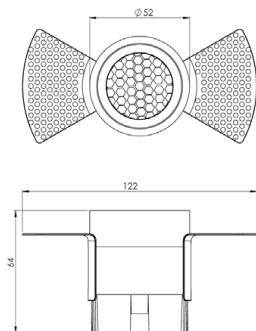

Single Line Diagram

Recessed
HERCULES 52